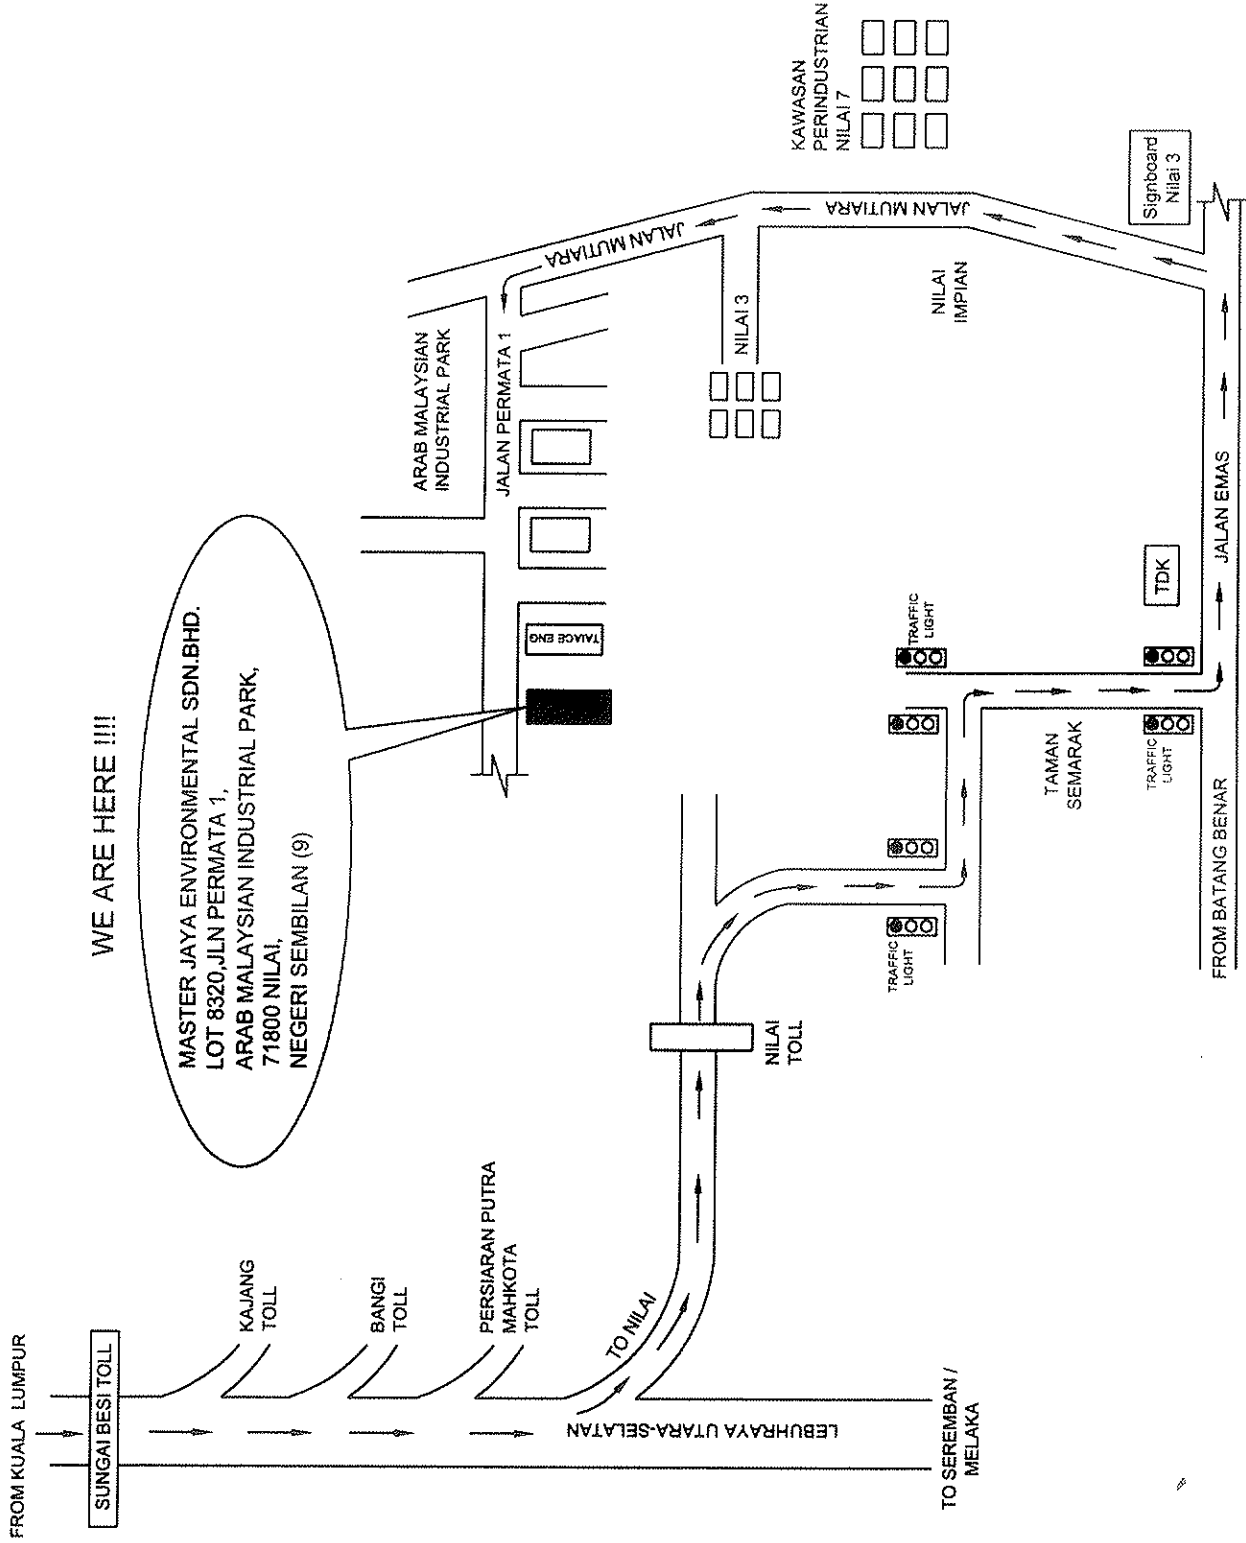

WE ARE HERE !!!!

MASTER JAYA ENVIRONMENTAL SDN.BHD.
LOT 8320, JLN PERMATA 1,
ARAB MALAYSIAN INDUSTRIAL PARK,
71800 NILAI,
NEGERI SEMBILAN (9)

LOCATION MAP OF MASTER JAYA NILAI FACTORY